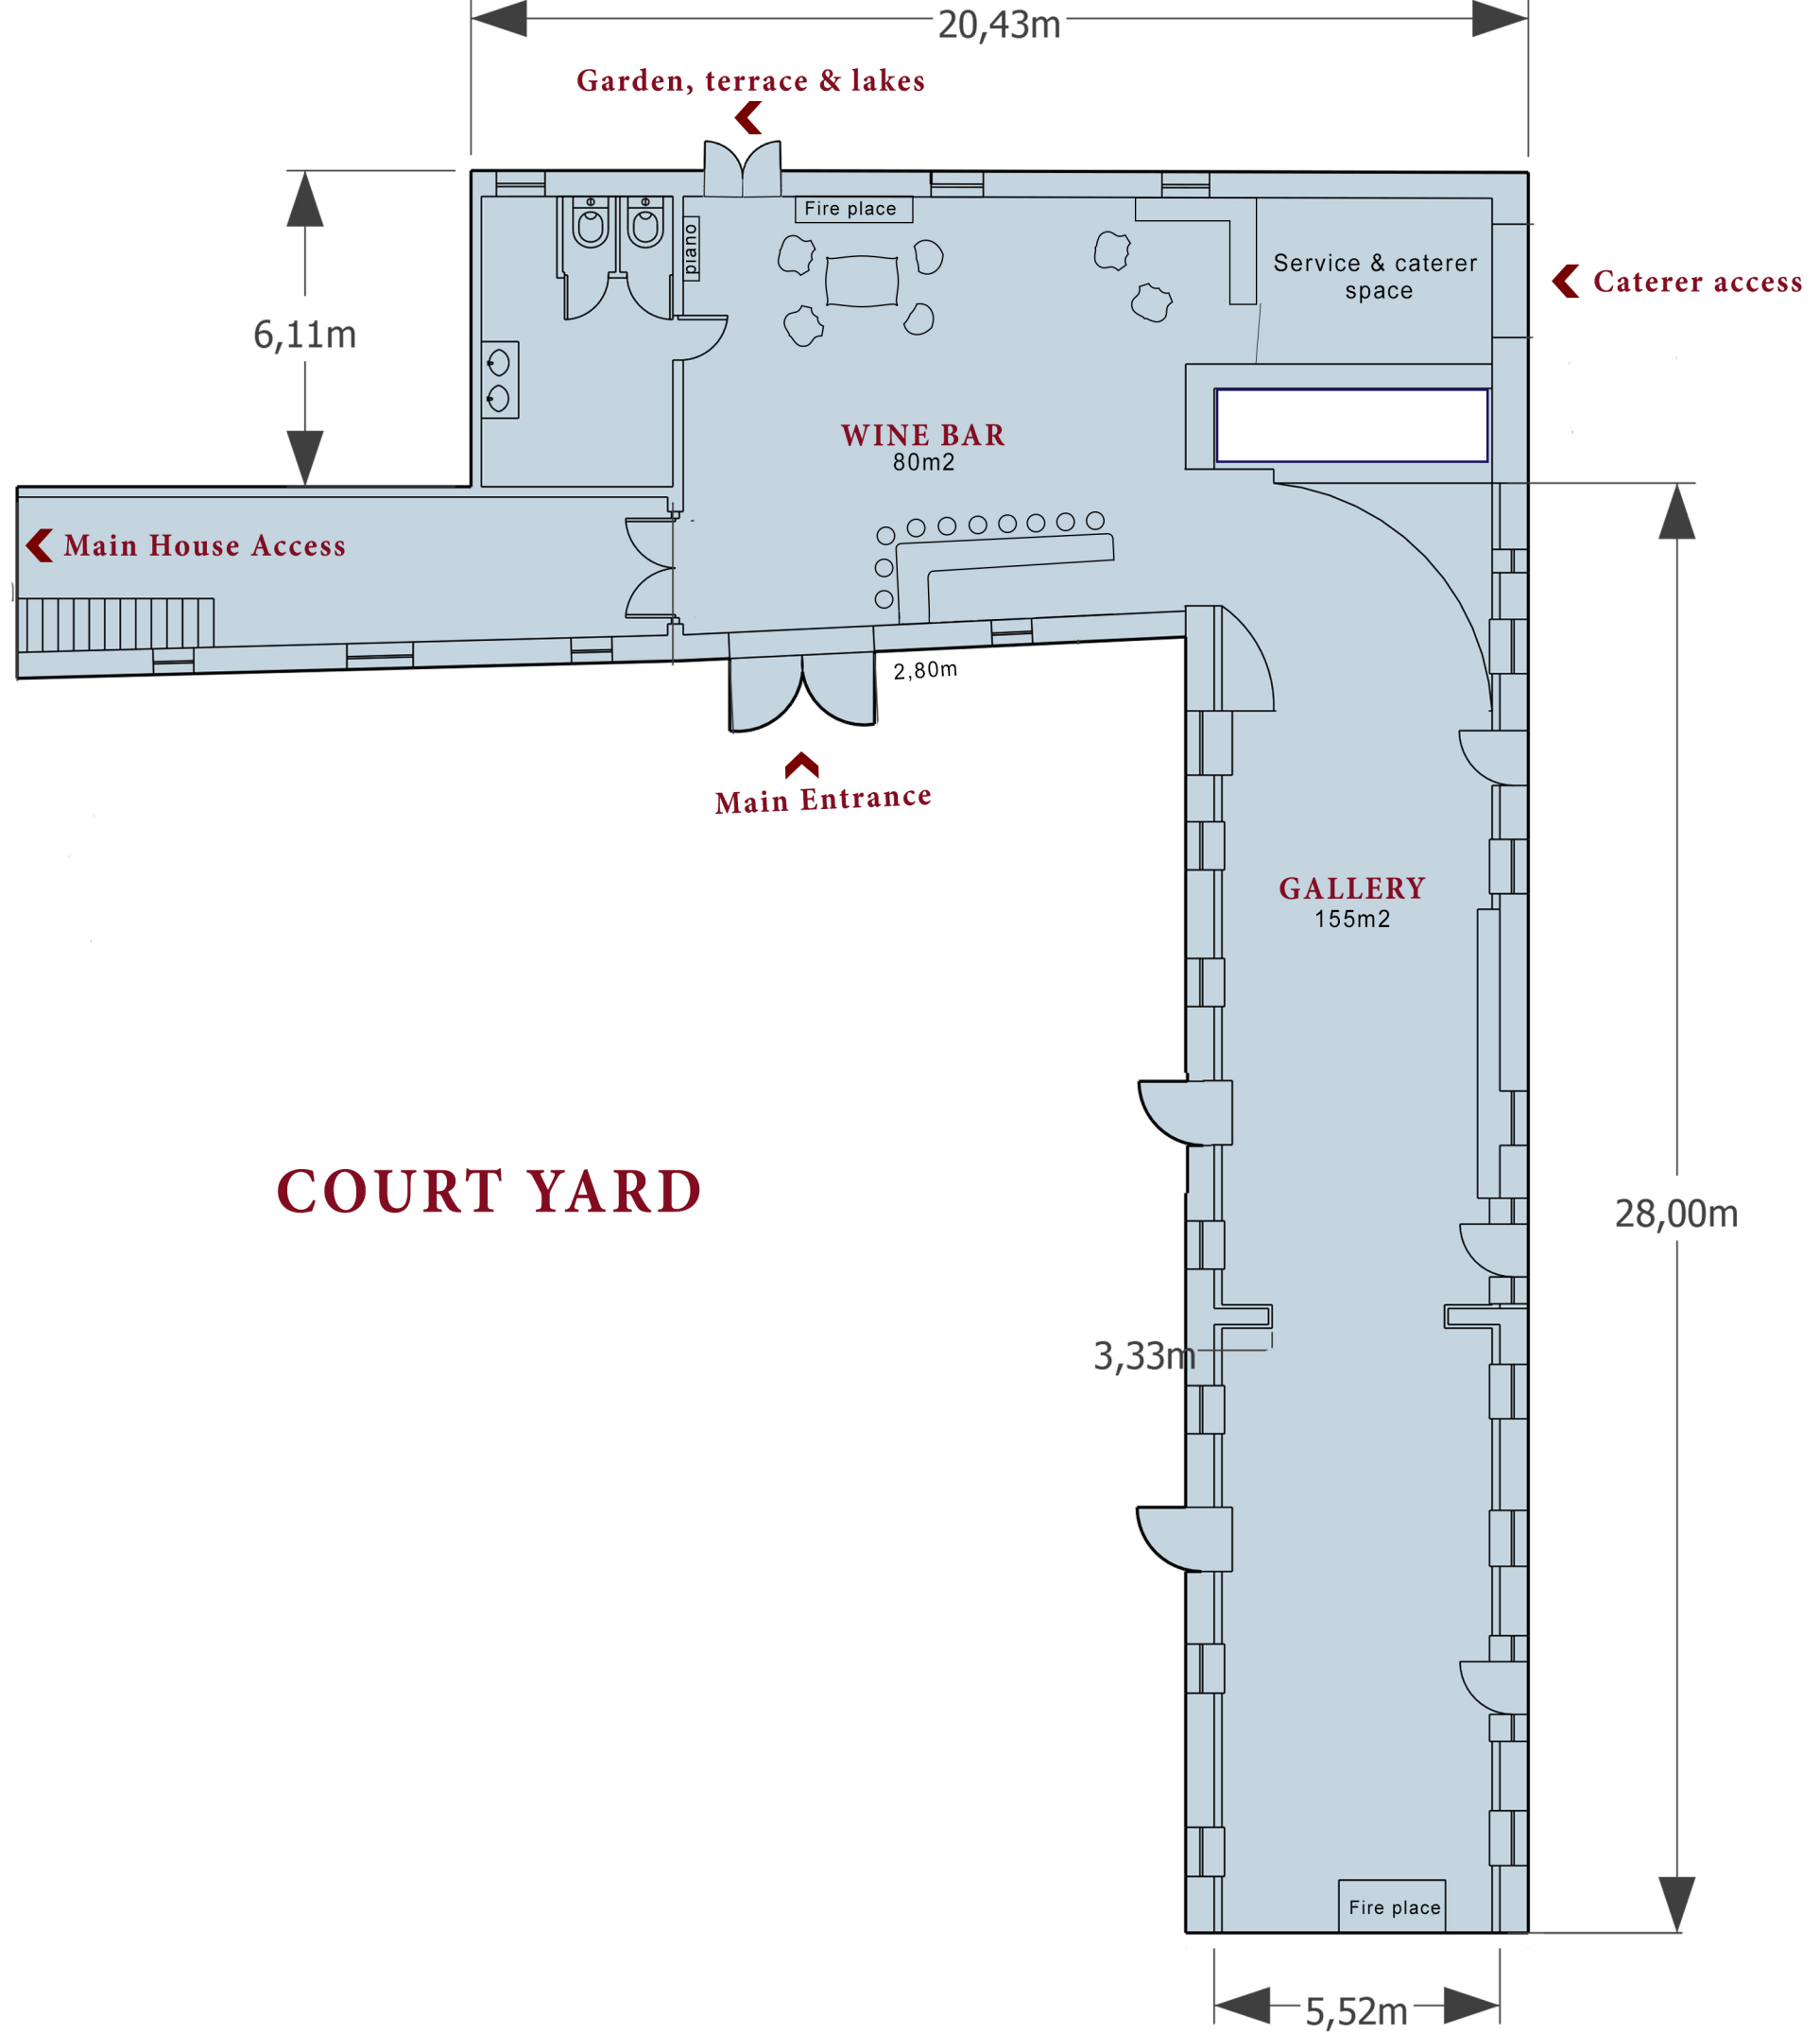

GALLERY PLAN

COURT YARD

BARN PLAN

Barn Dimensions
+-14 m x 11m

Beam Height
+-4m10